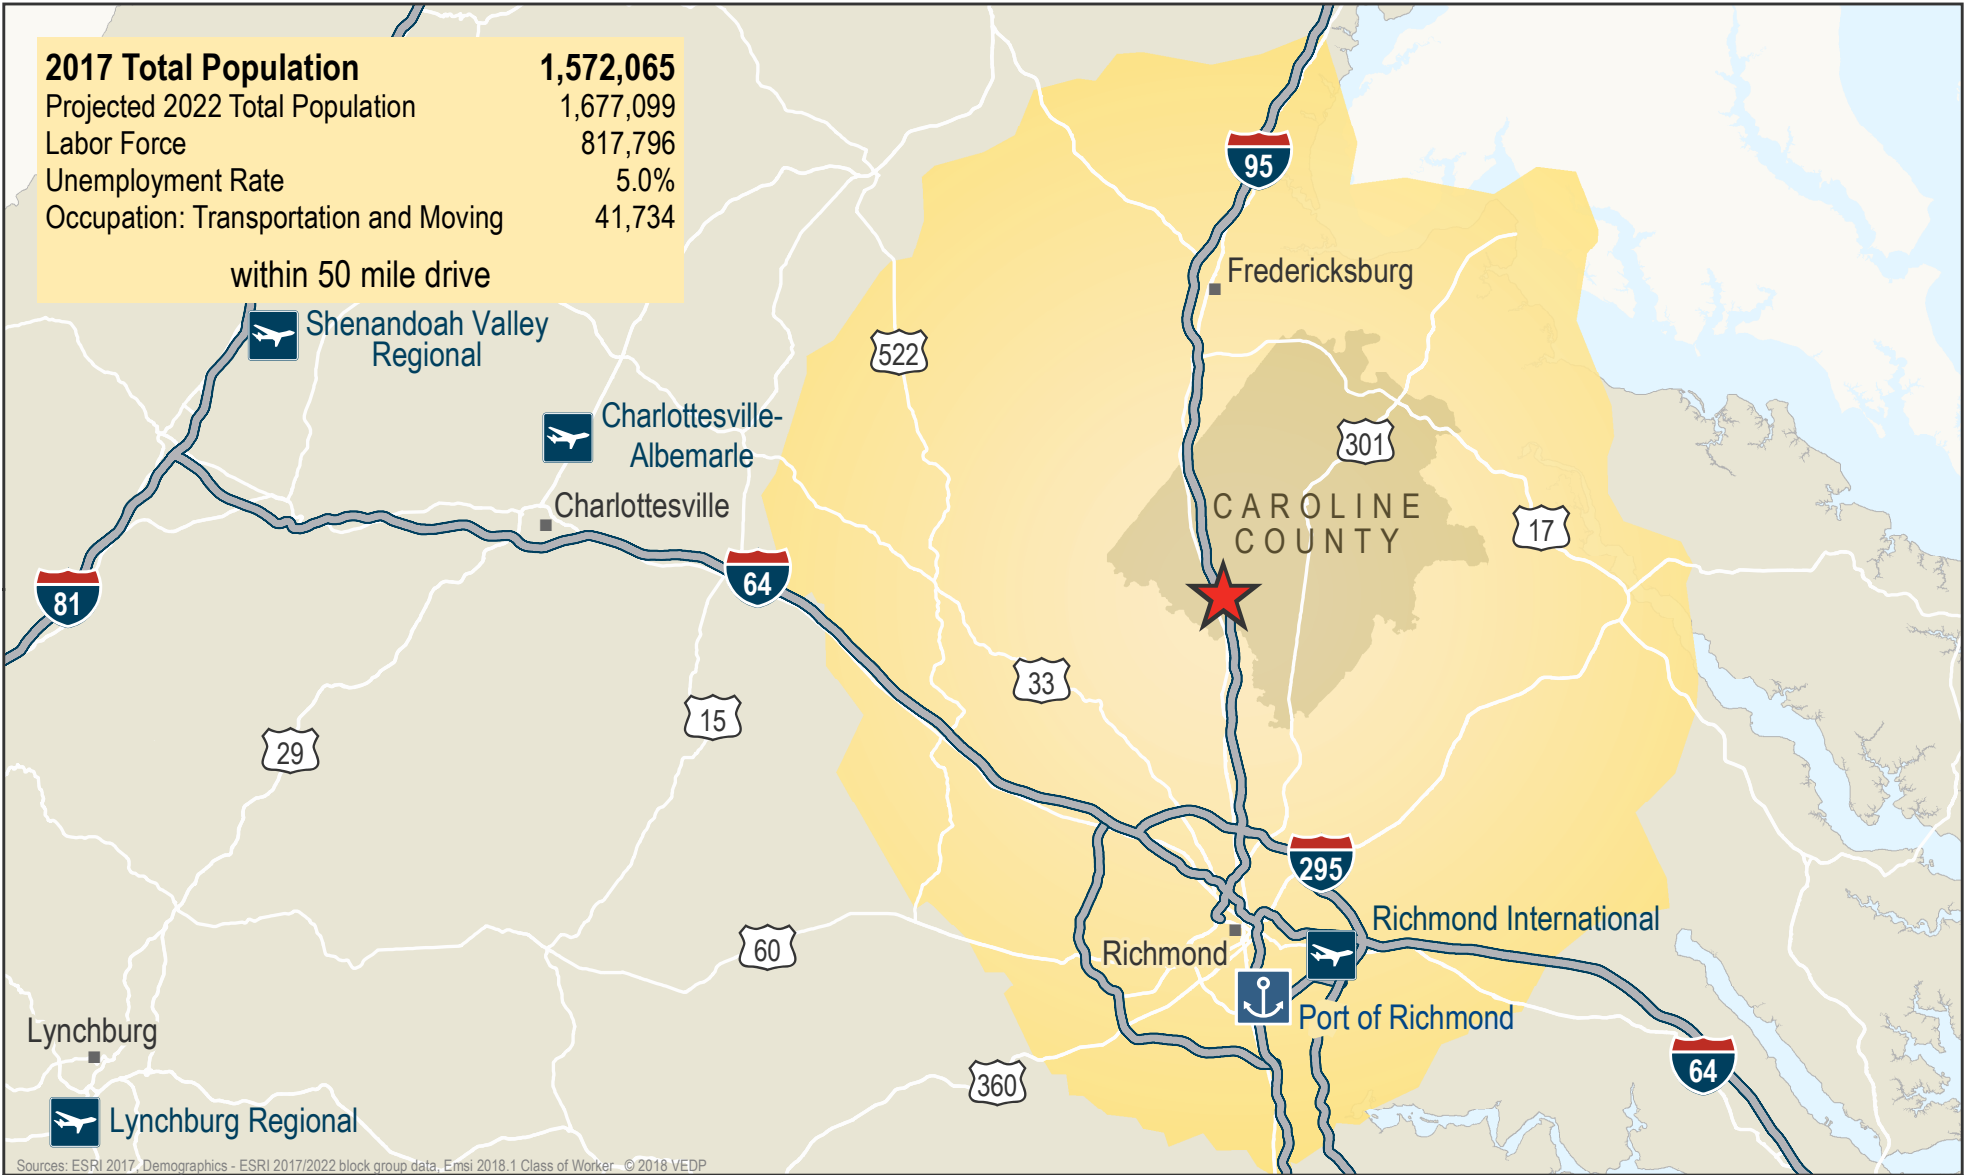

<b>2017 Total Population</b>	<b>1,572,065</b>
Projected 2022 Total Population	1,677,099
Labor Force	817,796
Unemployment Rate	5.0%
Occupation: Transportation and Moving	41,734

within 50 mile drive

Sources: ESRI 2017, Demographics - ESRI 2017/2022 block group data, Emsi 2018.1 Class of Worker © 2018 VEDP

### Labor Availability for Caroline County

★ Caroline Commerce Center      50 Mile Drive

✈ Commercial Airport      ⚓ Port      — Interstate      — US Highway