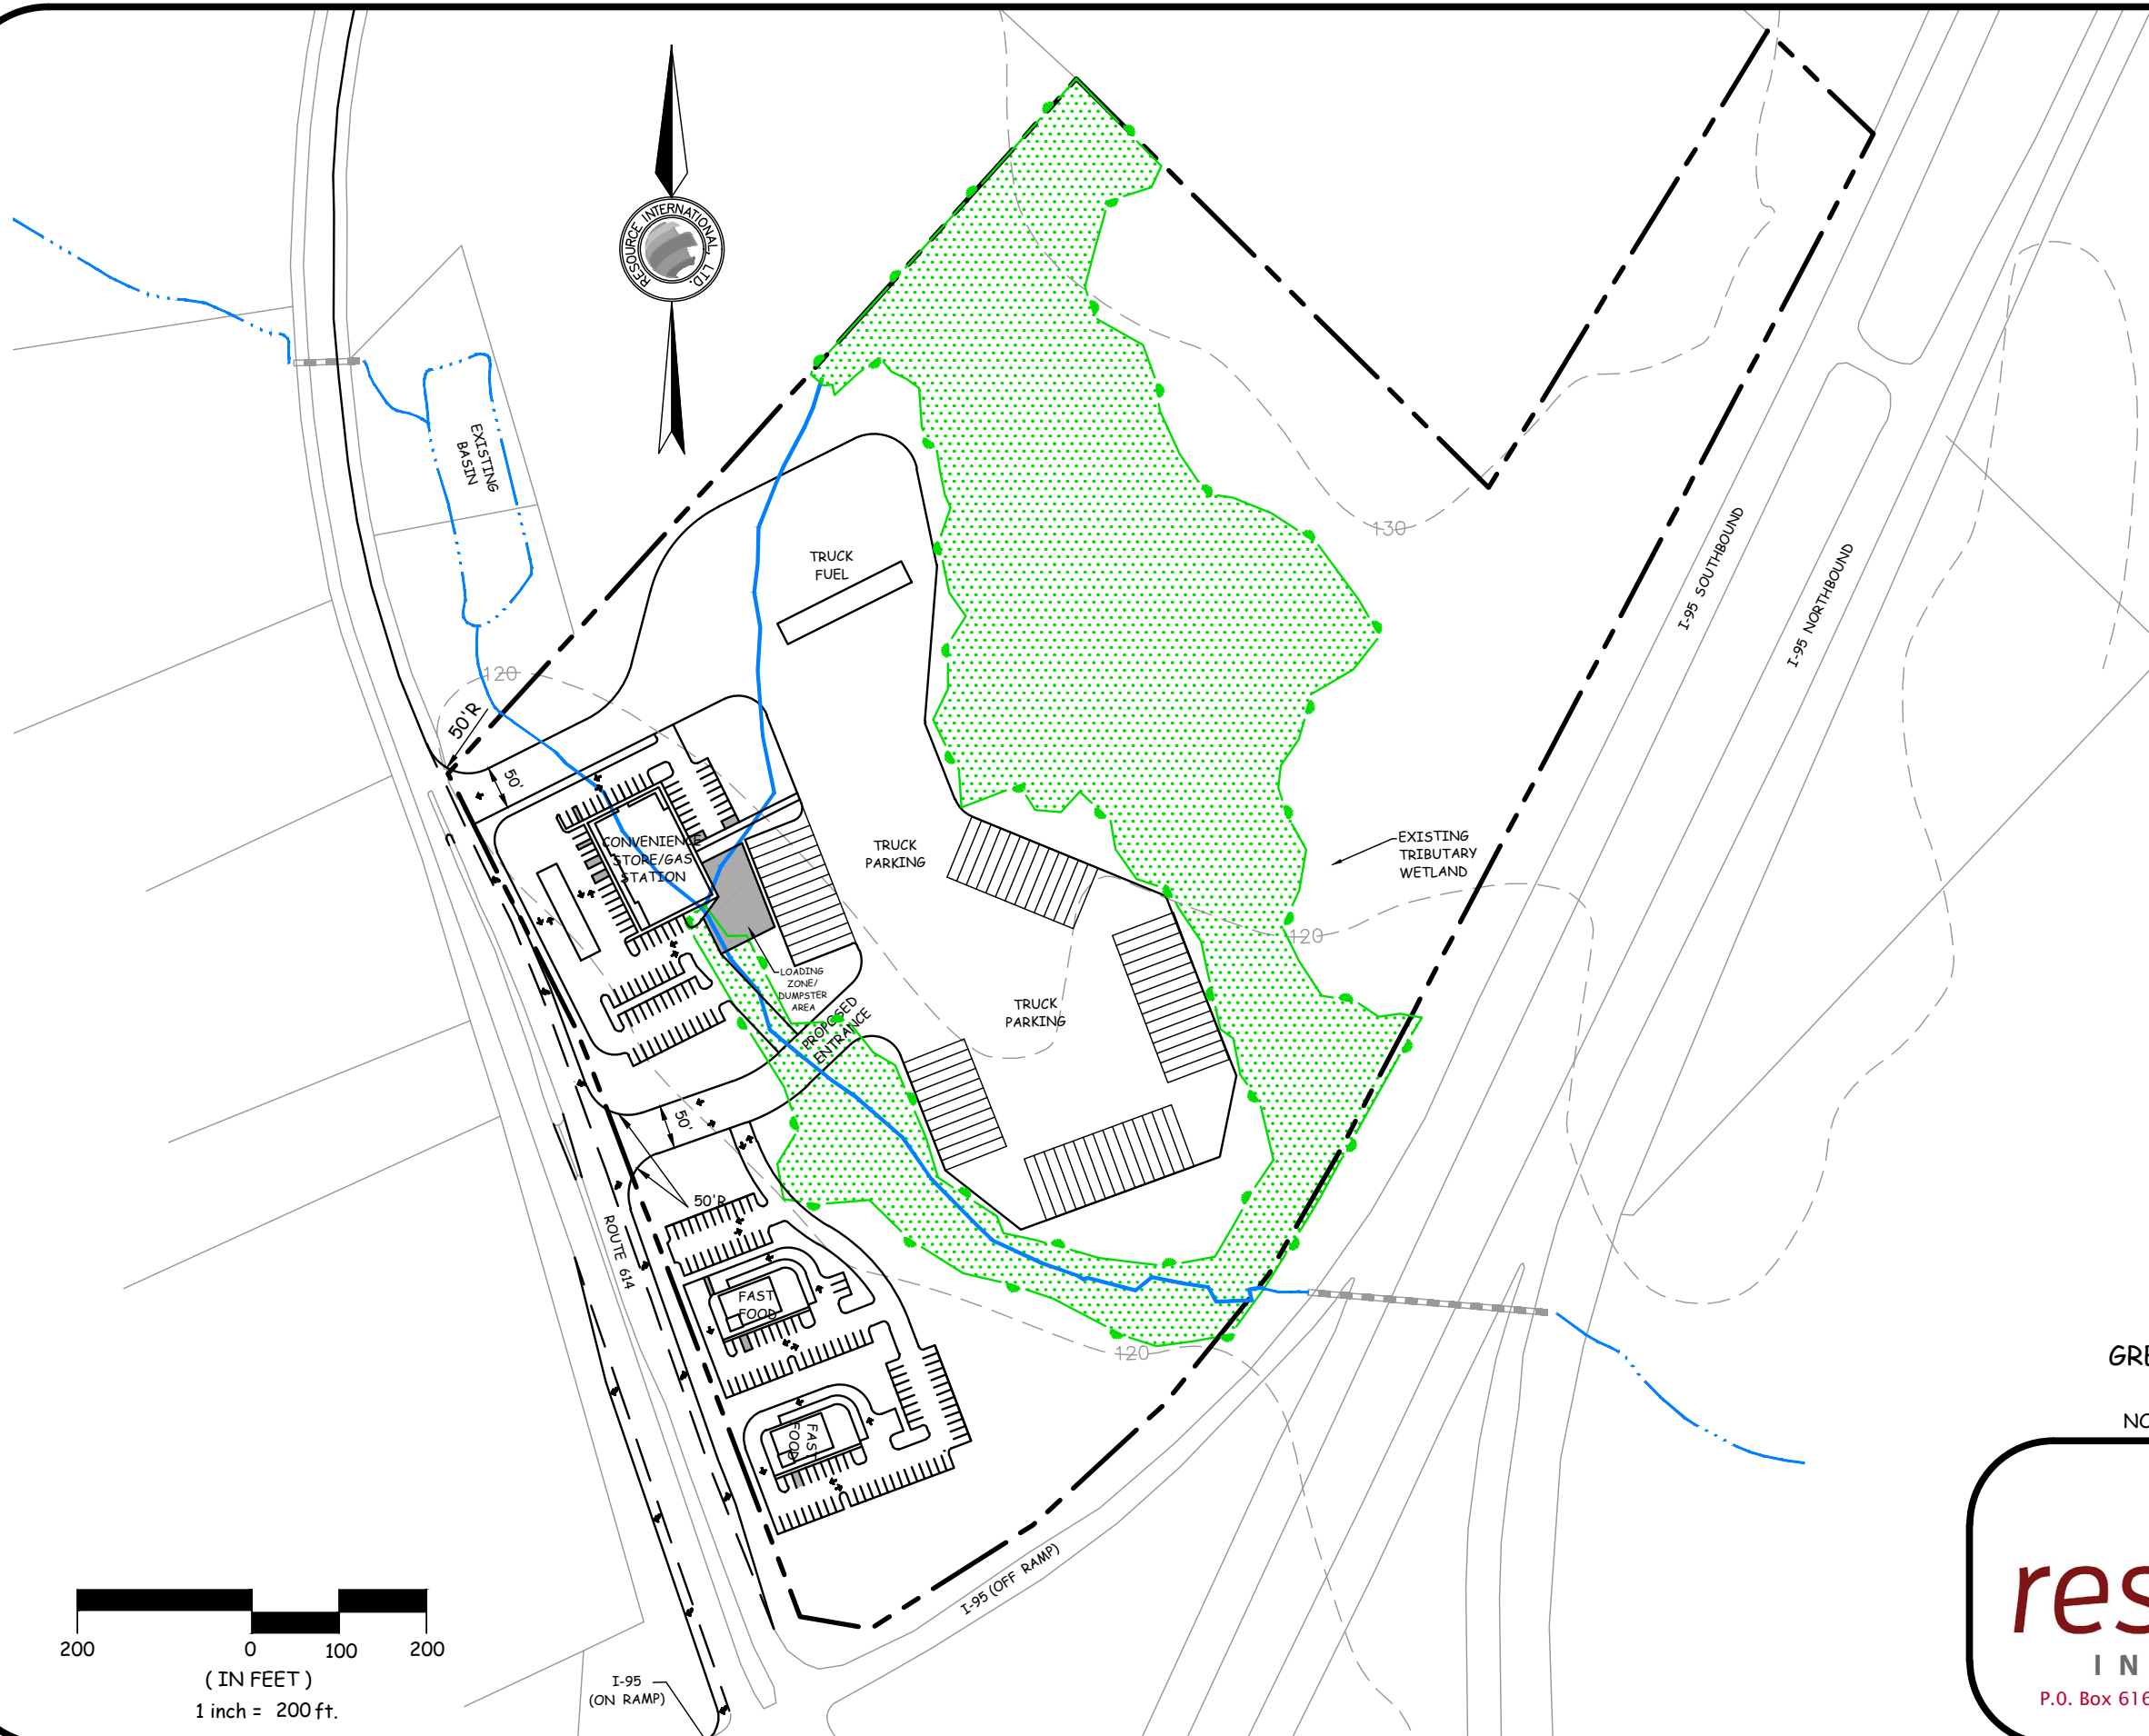

S:\Planning\ACTIVE - Projects\220007.01 - Parcel-21-96N-Greenville-Va\Drawings\Concept\GC-TS-Concept-2.dwg Plotted: Feb 09, 2021 - 10:57 am

CONCEPTUAL LAYOUT
 LASSITER TRACT
 APPROXIMATELY 33 ACRES
 ROUTE 614
 GREENSVILLE COUNTY, VIRGINIA
 FEBRUARY 2021
 NOTE: ALL LOCATIONS ARE APPROXIMATE.